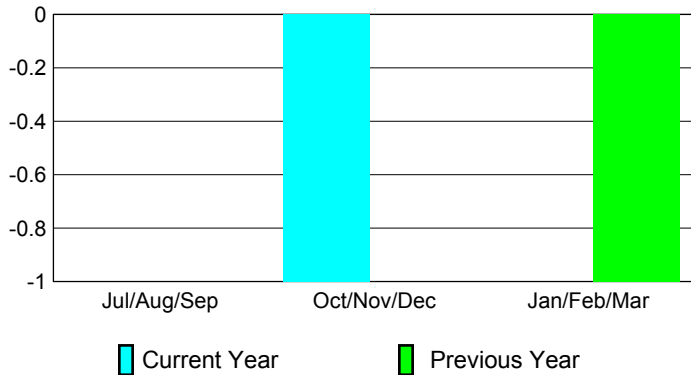

Club Results 2009-2010

Goal, New, Dropped, Gain/Loss

Comparison of Club Gain/Loss

Current Year Compared to the Previous Year

YTD Status Quo Clubs 2009-2010

Status Quo Clubs Compared to Status Quo Members

MEMBERSHIP