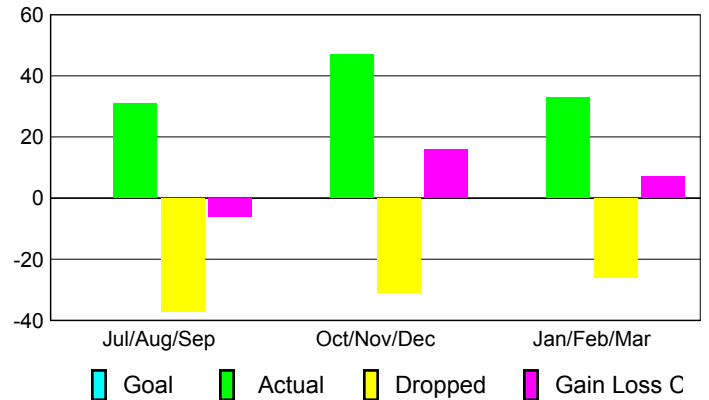

Membership Results 2009-2010

Goal, New, Dropped, Gain/Loss

Comparison of Membership Gain/Loss

Current Year Compared to the Previous Year