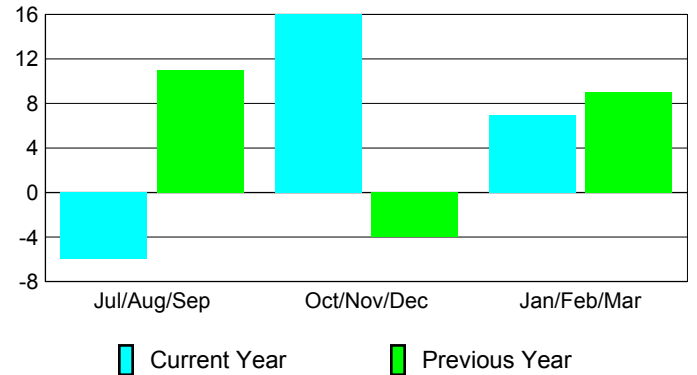

Membership Results
2009-2010

Membership
2008-2009

Month	Net Memb Goal	Actual New Memb	Actual Dropped Memb	Gain/Loss of Memb	Gain/Loss of Memb
Jul/Aug/Sep	0	31	-37	-6	11
Oct/Nov/Dec	0	47	-31	16	-4
Jan/Feb/Mar	0	33	-26	7	9
Totals	0	111	-94	17	16

Membership Results 2009-2010

Goal, New, Dropped, Gain/Loss

Comparison of Membership Gain/Loss

Current Year Compared to the Previous Year

Gender Comparison 2009-2010

Jul/Aug/Sep

Oct/Nov/Dec

Jan/Feb/Mar