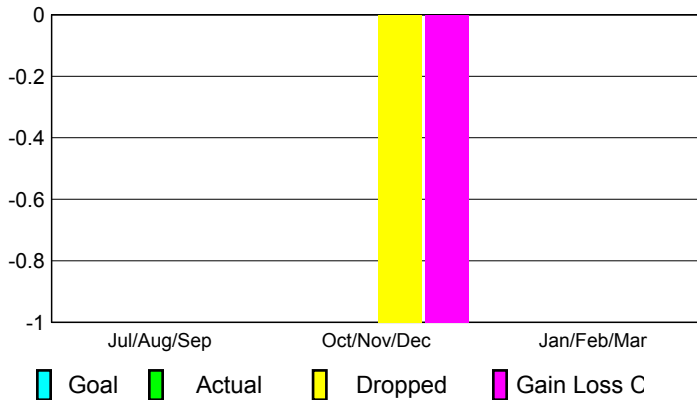

2009-2010 GMT Quarterly Report for District (or Undistricted) **District 105SE**

GMT: HOWARD PATRICK LEE

Location: ENGLAND

GMT CA: 4

CLUBS

Club Results
2009-2010

Clubs
2008-2009

Month	New Club Goal	Actual New Clubs	Actual Dropped Clubs	Gain/Loss of Clubs	Gain/Loss of Clubs
Jul/Aug/Sep	0	0	0	0	0
Oct/Nov/Dec	0	0	-1	-1	0
Jan/Feb/Mar	0	0	0	0	-1
Totals	0	0	-1	-1	-1

Club Results 2009-2010

Goal, New, Dropped, Gain/Loss

Comparison of Club Gain/Loss

Current Year Compared to the Previous Year

YTD Status Quo Clubs 2009-2010

Status Quo Clubs Compared to Status Quo Members

MEMBERSHIP